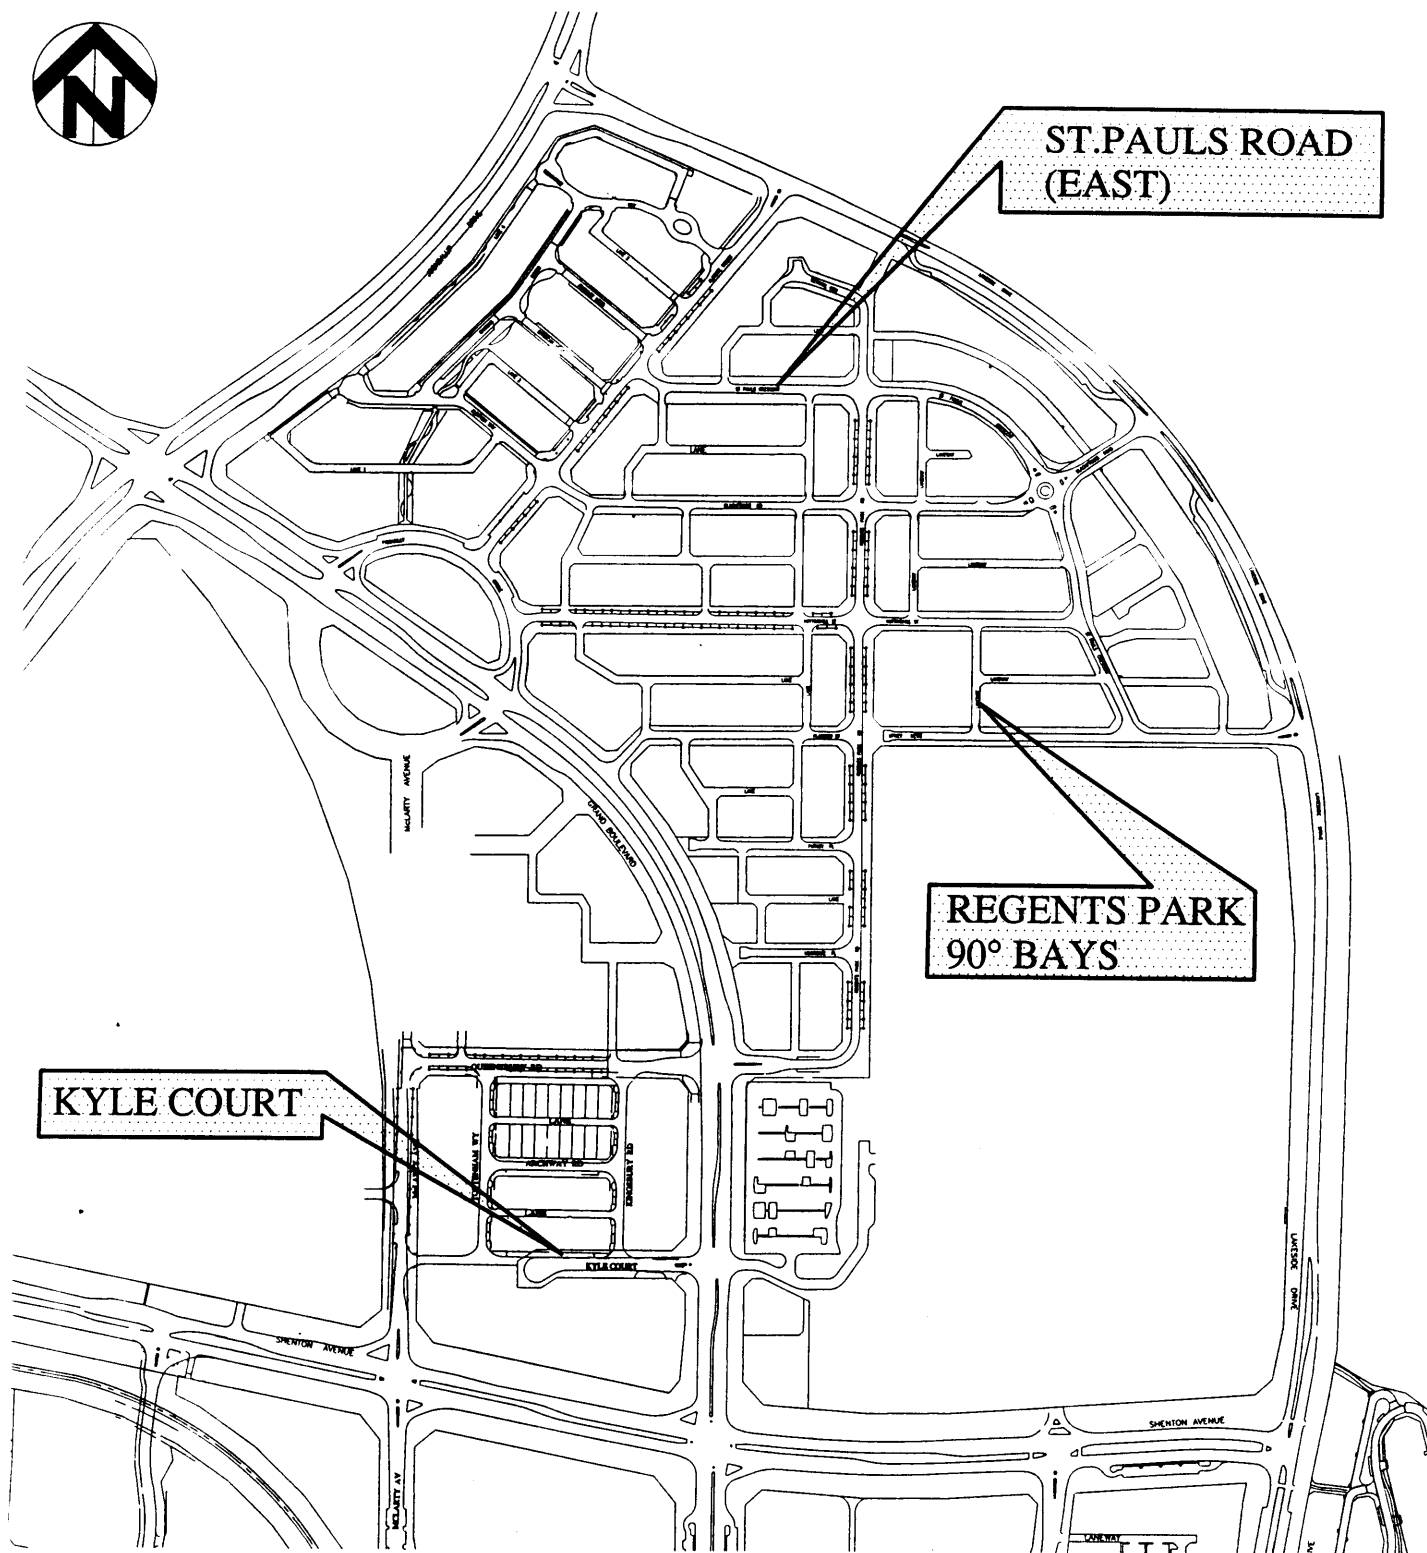

JOONDALUP CITY CENTRE

APPENDIX 3

City North Laneways

LEGEND :

 DENOTES

TWO HOUR PARKING ONLY
 8am - 5.30pm
 MON - FRI
 8am - 12 NOON
 SAT

PROPOSED PARKING PROHIBITIONS
 REGENTS PARK - JOONDALUP

SCALE 1:1000

POSSIBLE FUTURE PARKING EMBAYMENTS

NOT TO SCALE