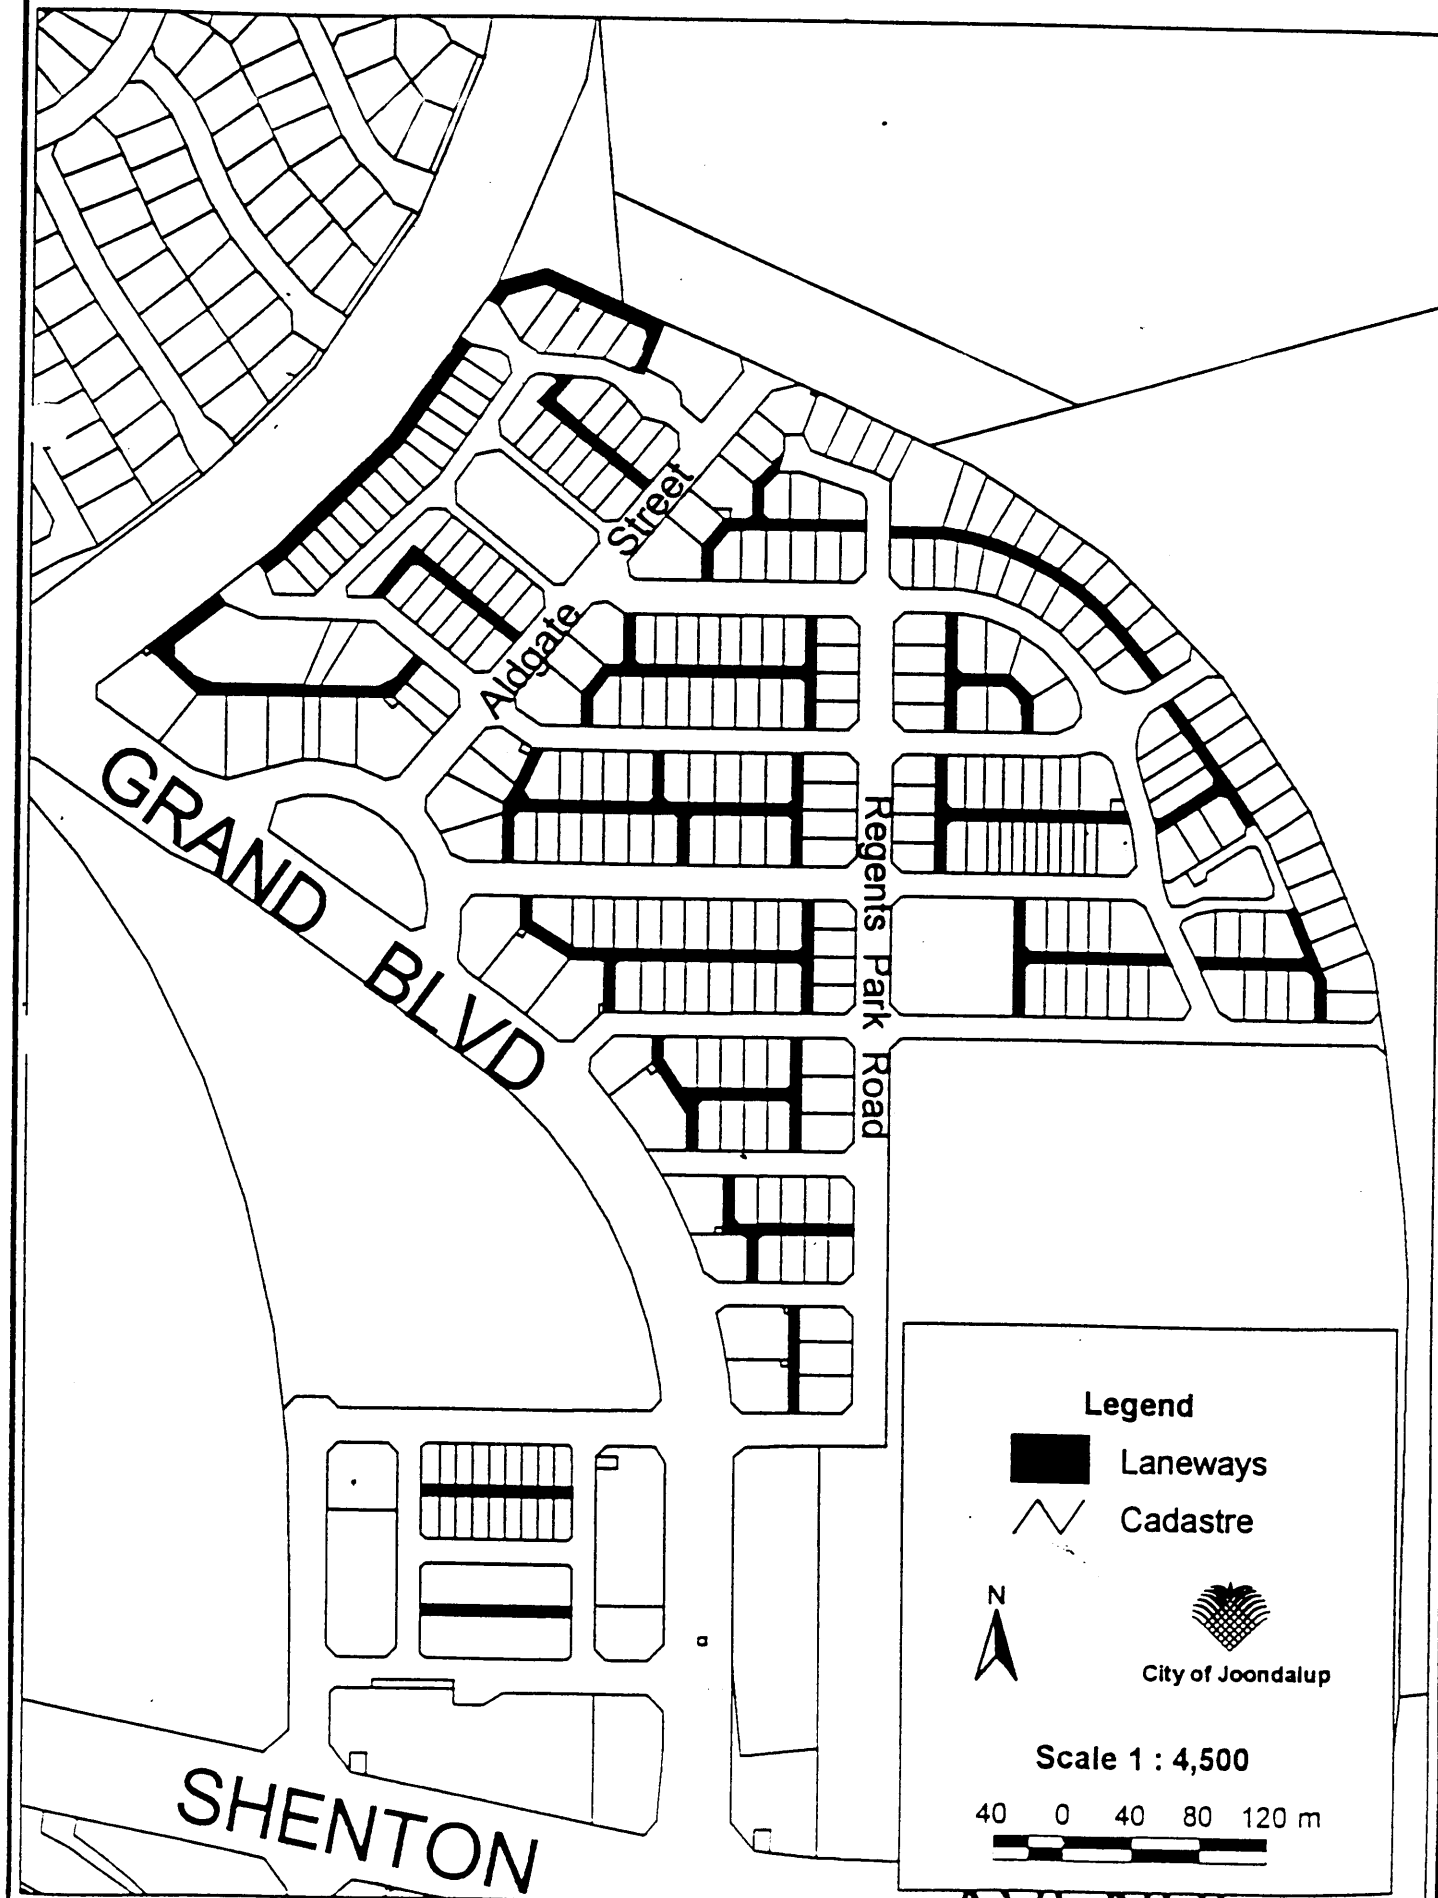

JOONDALUP CITY CENTRE

APPENDIX 3

City North Laneways

LEGEND :

 DENOTES

TWO HOUR PARKING ONLY
 8am - 5.30pm
 MON - FRI
 8am - 12 NOON
 SAT

PROPOSED PARKING PROHIBITIONS
 REGENTS PARK - JOONDALUP

SCALE 1:1000

POSSIBLE FUTURE PARKING EMBAYMENTS

NOT TO SCALE