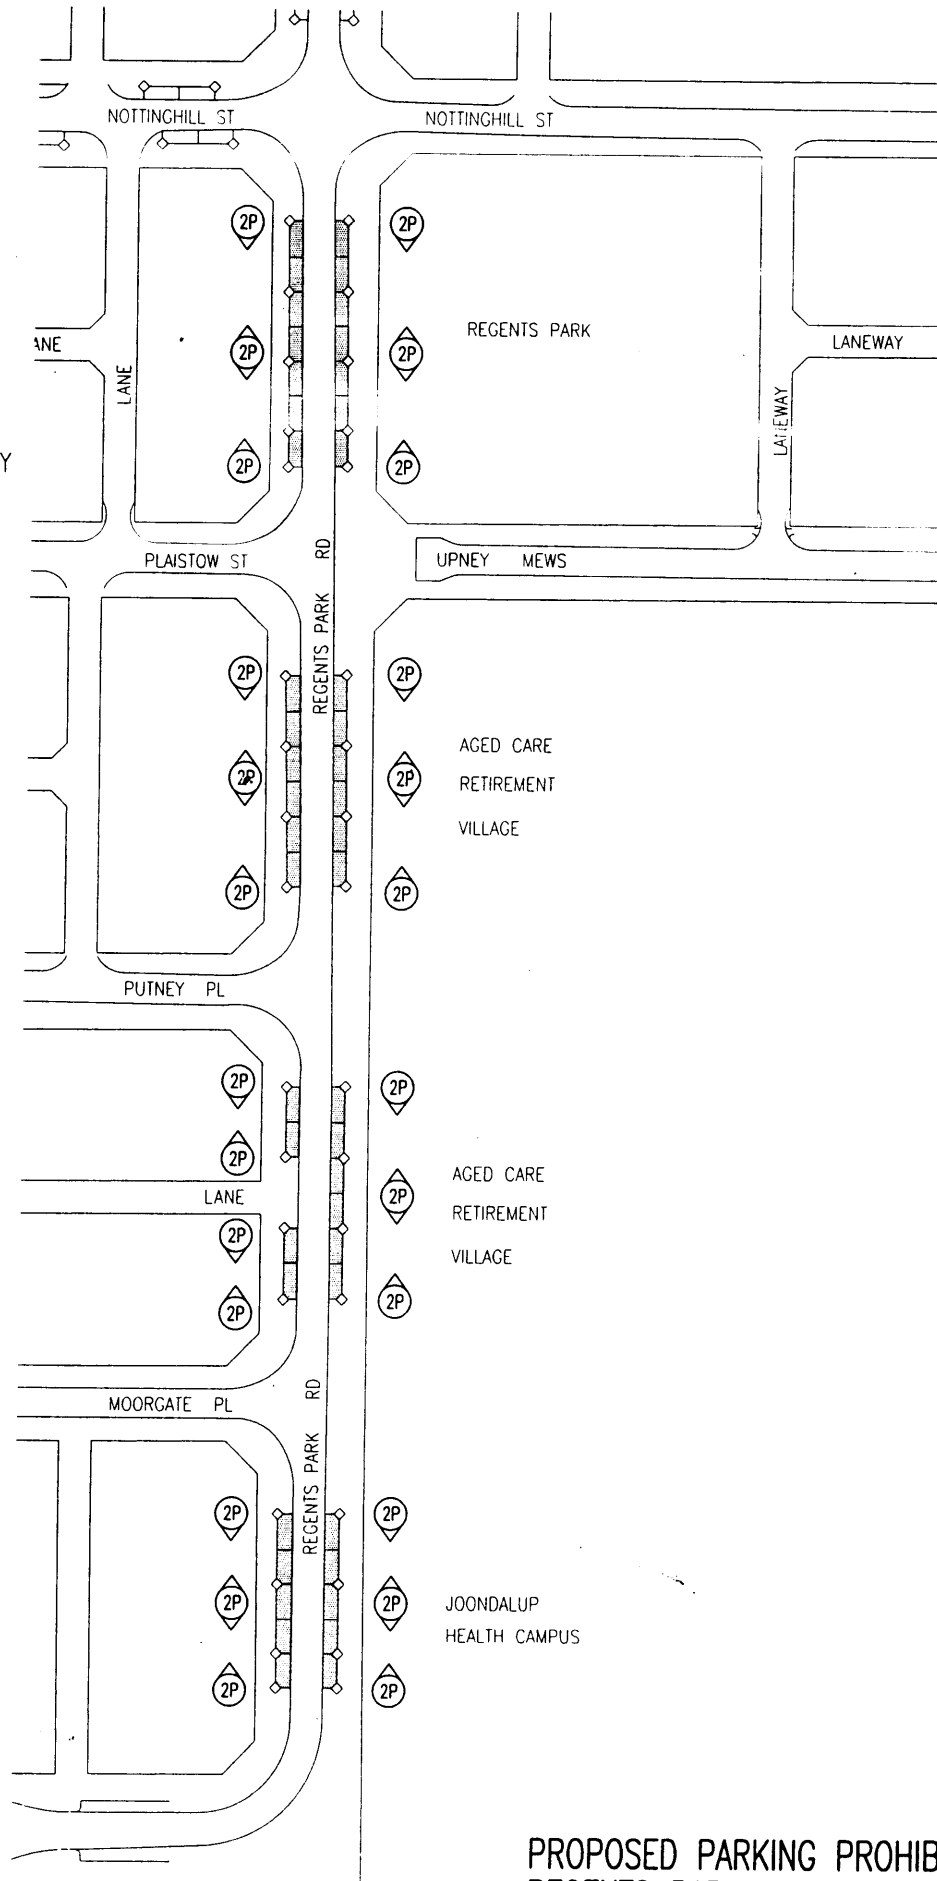

JOONDALUP CITY CENTRE

APPENDIX 3

City North Laneways

LEGEND :

 DENOTES

TWO HOUR PARKING ONLY
 8am - 5.30pm
 MON - FRI
 8am - 12 NOON
 SAT

PROPOSED PARKING PROHIBITIONS
 REGENTS PARK - JOONDALUP

SCALE 1:1000

POSSIBLE FUTURE PARKING EMBAYMENTS

NOT TO SCALE