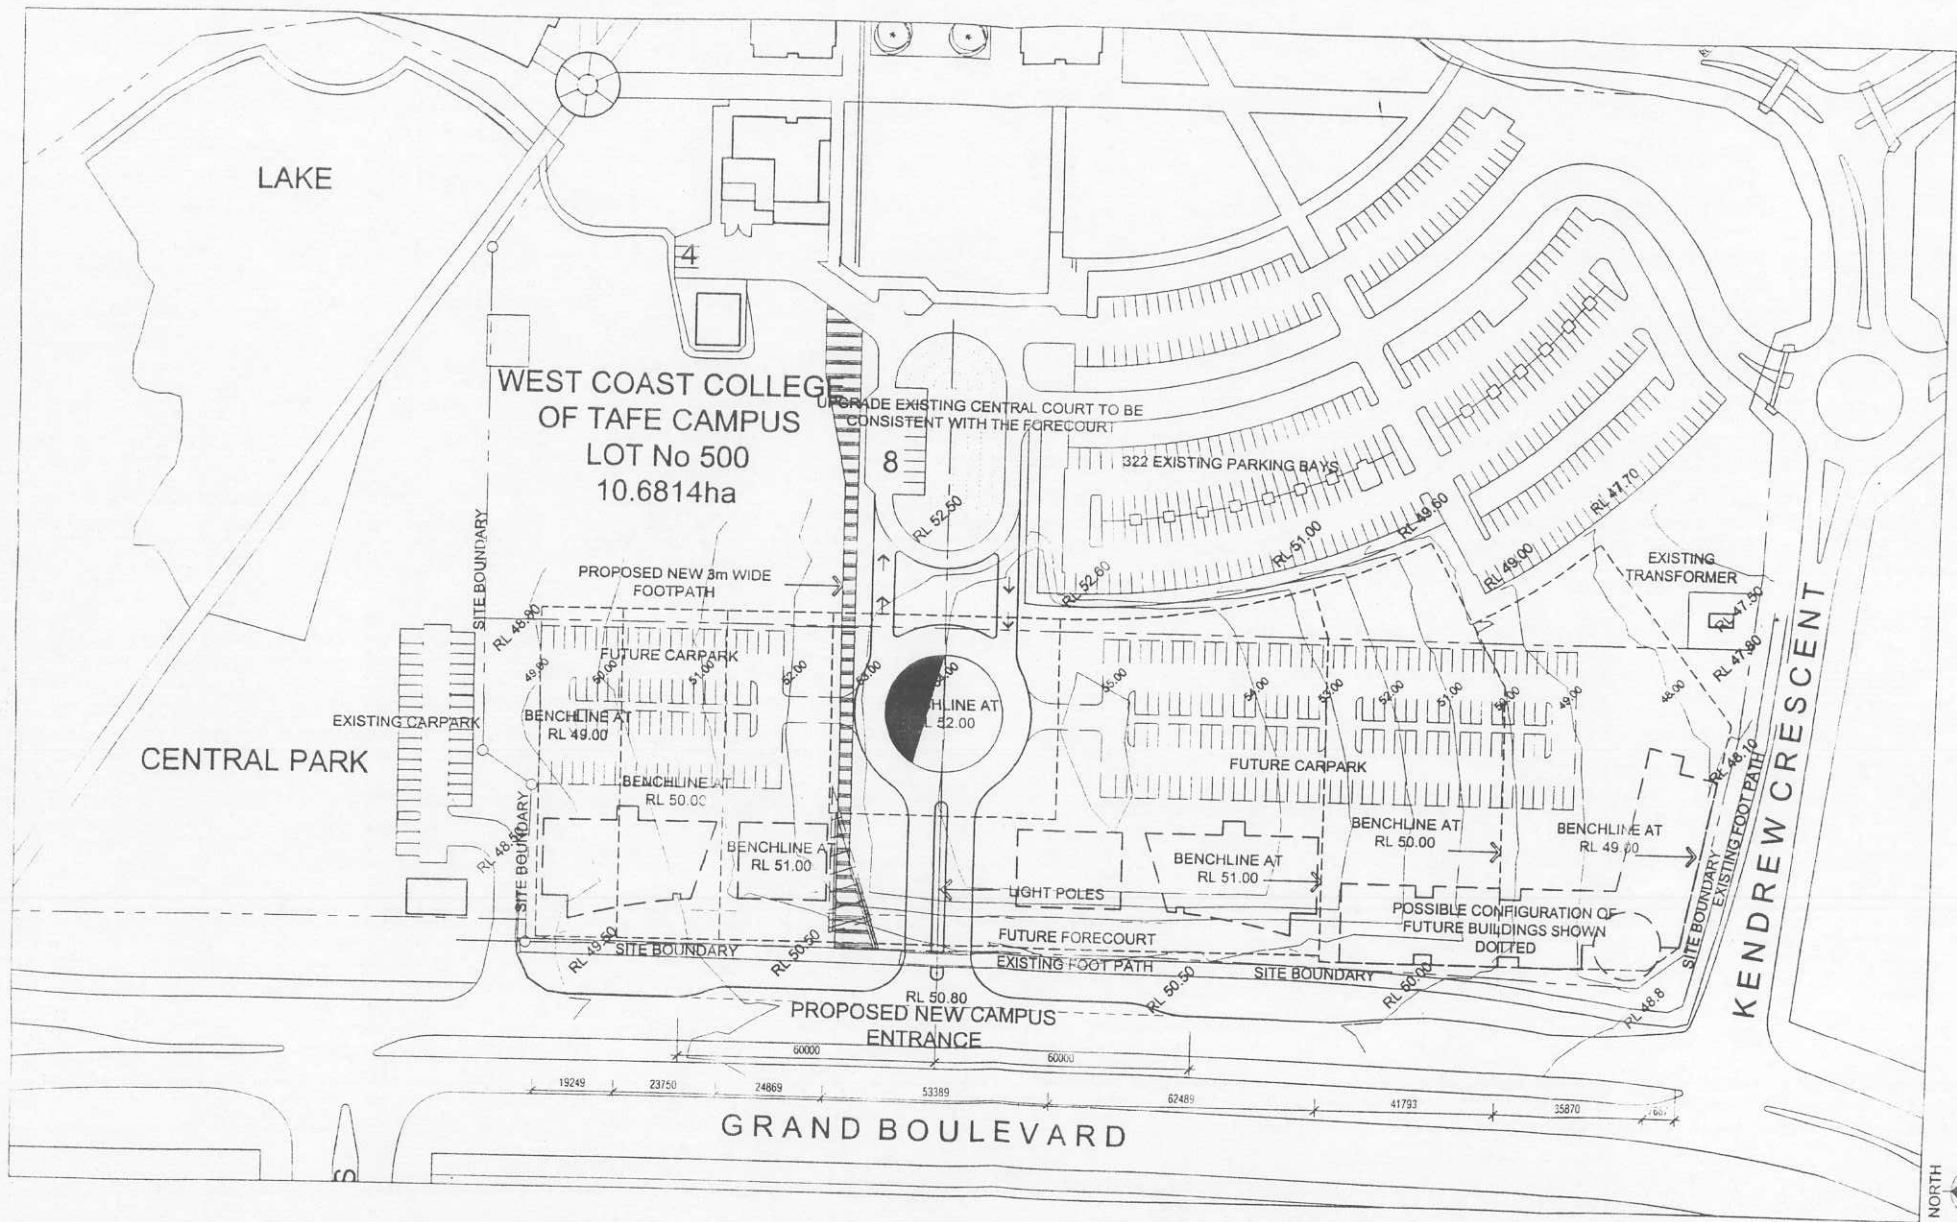

CAR PARK EXTENSION SITE PLAN

JOONDALUP CAMPUS
WEST COAST COLLEGE OF TAFE
PETER HUNT ARCHITECT

NEW CAMPUS ENTRANCE SITE PLAN

LAKE

WEST COAST COLLEGE
OF TAFE CAMPUS
LOT No 500
10.6814ha

CENTRAL PARK

GRAND BOULEVARD