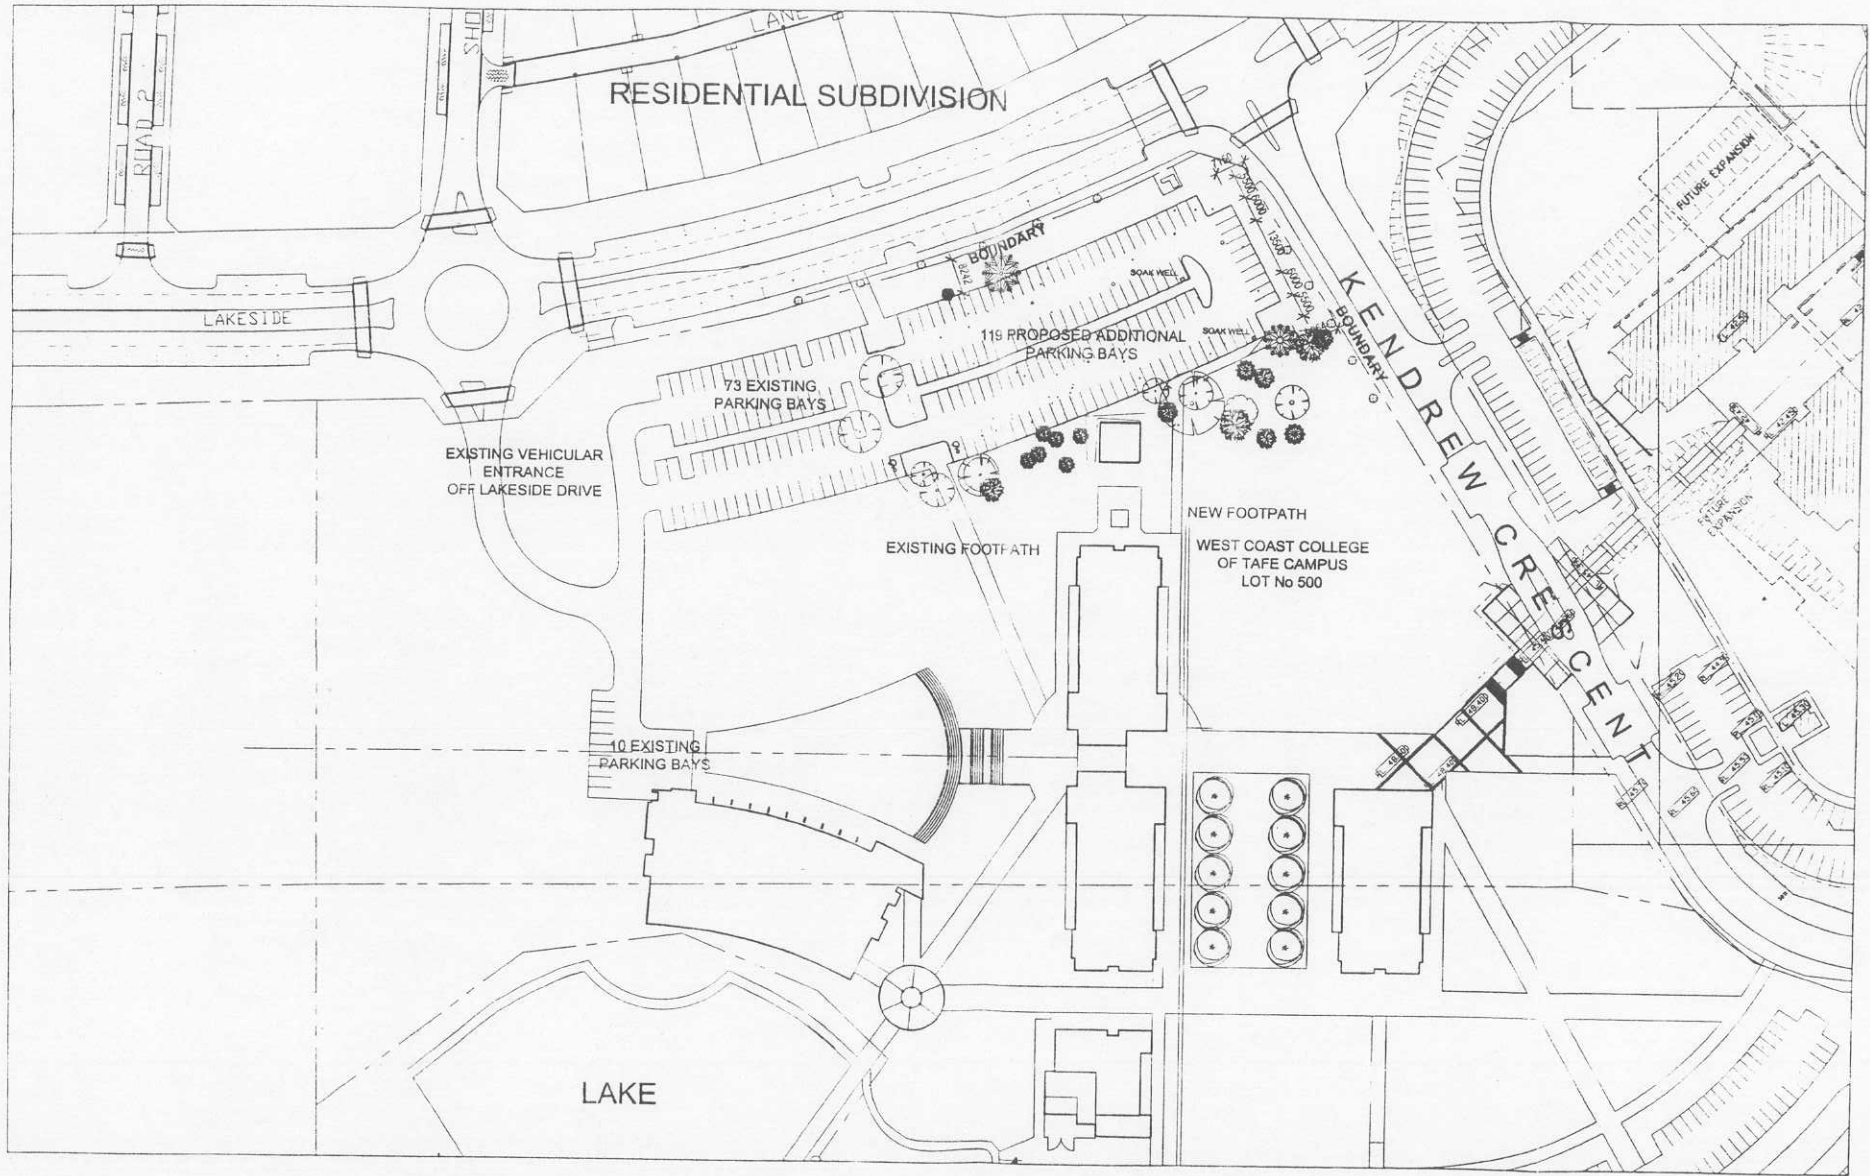

CAR PARK EXTENSION SITE PLAN

JOONDALUP CAMPUS
WEST COAST COLLEGE OF TAFE
PETER HUNT ARCHITECT

NEW CAMPUS ENTRANCE SITE PLAN

LAKE

WEST COAST COLLEGE
OF TAFE CAMPUS
LOT No 500
10.6814ha

CENTRAL PARK

GRAND BOULEVARD