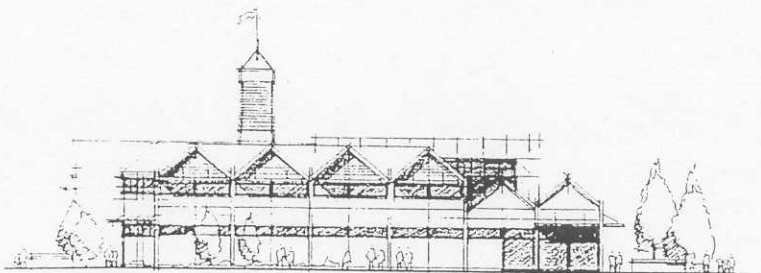

FIRST FLOOR PLAN

PROPOSED MARINE RESEARCH FACILITY
 FISHERIES WESTERN AUSTRALIA
 SORRENTO W.A.
 WOODHEAD INTERNATIONAL BDH ARCHITECTS
 97.055 01 OCT 99 SK13 REV A 26.6.00

SOUTH ELEVATION

WEST ELEVATION

EAST ELEVATION

NORTH ELEVATION

PROPOSED ELEVATIONS

PROPOSED MARINE RESEARCH FACILITY

FISHERIES WESTERN AUSTRALIA

SORRENTO W.A.

WOODHEAD INTERNATIONAL BDH ARCHITECTS

97.055 21 OCT 99 SK16 REV A 26.6.00

SCALE