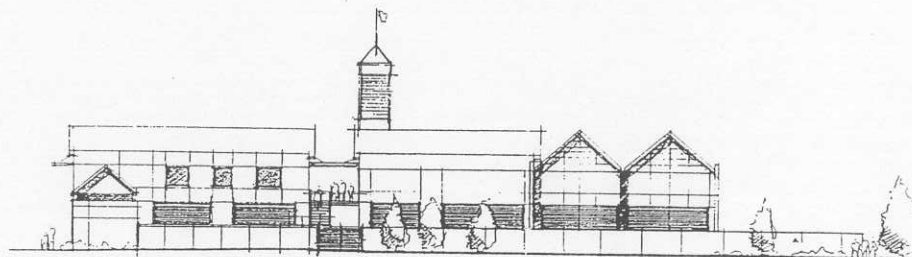

FIRST FLOOR PLAN

PROPOSED MARINE RESEARCH FACILITY
 FISHERIES WESTERN AUSTRALIA
 SORRENTO W.A.
 WOODHEAD INTERNATIONAL BDH ARCHITECTS
 97.055 01 OCT 99 SK13 REV A 26.6.00

SOUTH ELEVATION

WEST ELEVATION

EAST ELEVATION

NORTH ELEVATION

PROPOSED ELEVATIONS

PROPOSED MARINE RESEARCH FACILITY

FISHERIES WESTERN AUSTRALIA

SORRENTO W.A.

WOODHEAD INTERNATIONAL BDH ARCHITECTS

97.055 21 OCT 99 SK16 REV A 26.6.00

SCALE