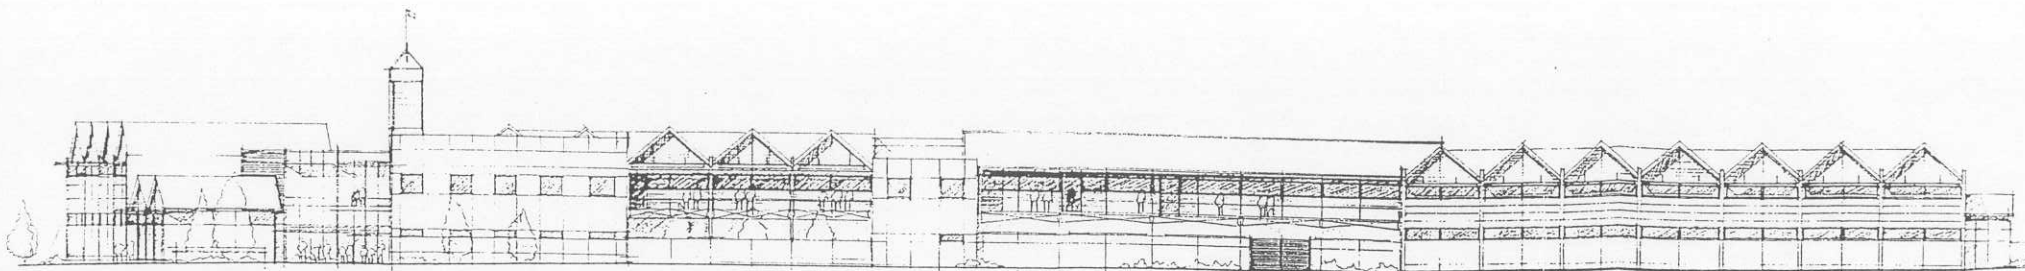

FIRST FLOOR PLAN

PROPOSED MARINE RESEARCH FACILITY
 FISHERIES WESTERN AUSTRALIA
 SORRENTO W.A.
 WOODHEAD INTERNATIONAL BDH ARCHITECTS
 97.055 01 OCT 99 SK13 REV A 26.6.00

SOUTH ELEVATION

WEST ELEVATION

EAST ELEVATION

NORTH ELEVATION

PROPOSED ELEVATIONS

PROPOSED MARINE RESEARCH FACILITY

FISHERIES WESTERN AUSTRALIA

SORRENTO W.A.

WOODHEAD INTERNATIONAL BDH ARCHITECTS

97.055 21 OCT 99 SK16 REV A 26.6.00

SCALE