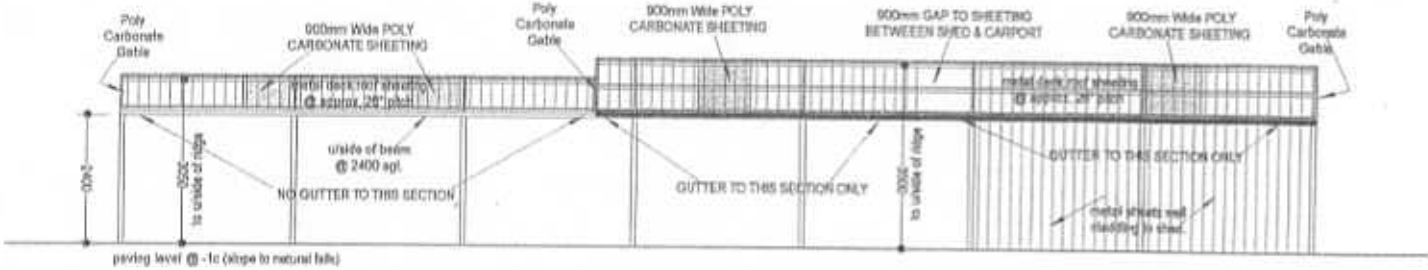

additions - carport & shed
for Mr. & Mrs. Nastevski
10 Aberdare Way WARWICK

:elevations / section:
SCALE 1 : 100 sheet 1 of 2

:elevation 1:

:elevation 2:

:section x-x:

:elevation 3:

:elevation 4:

11 MAY 2007

View from front of property

View from adjoining property

View from adjoining property