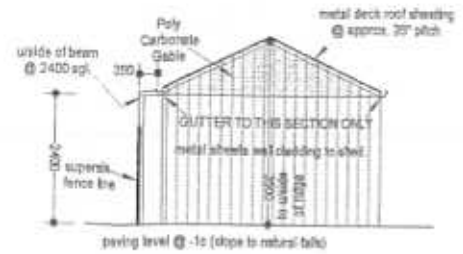

additions - carport & shed
for Mr. & Mrs. Nastevski
10 Aberdare Way WARWICK

:elevations / section:
SCALE 1 : 100 sheet 1 of 2

:elevation 1:

:elevation 2:

:section x-x:

:elevation 3:

:elevation 4:

11 MAY 2007

View from front of property

View from adjoining property

View from adjoining property