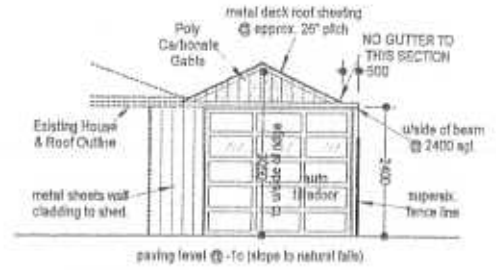

additions - carport & shed
for Mr. & Mrs. Nastevski
10 Aberdare Way WARWICK

:elevations / section:
SCALE 1 : 100 sheet 1 of 2

:elevation 1:

:elevation 2:

:section x-x:

:elevation 3:

:elevation 4:

11 MAY 2007

View from front of property

View from adjoining property

View from adjoining property