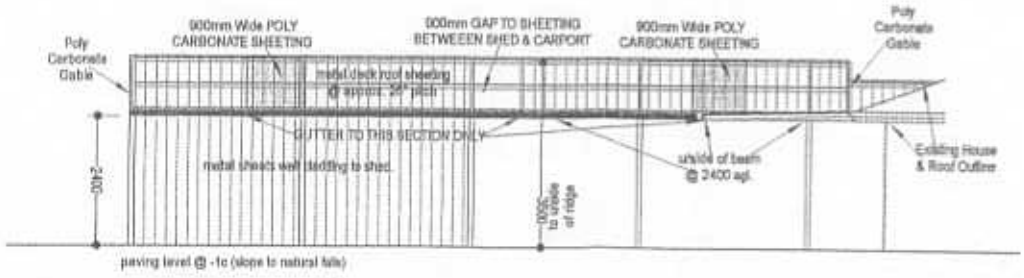

additions - carport & shed
for Mr. & Mrs. Nastevski
10 Aberdare Way WARWICK

:elevations / section:
SCALE 1 : 100 sheet 1 of 2

:elevation 1:

:elevation 2:

:section x-x:

:elevation 3:

:elevation 4:

11 MAY 2007

View from front of property

View from adjoining property

View from adjoining property