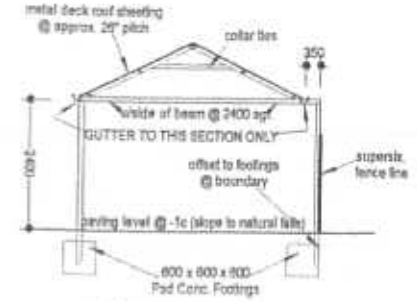

additions - carport & shed
for Mr. & Mrs. Nastevski
10 Aberdare Way WARWICK

:elevations / section:
SCALE 1 : 100 sheet 1 of 2

:elevation 1:

:elevation 2:

:section x-x:

:elevation 3:

:elevation 4:

11 MAY 2007

View from front of property

View from adjoining property

View from adjoining property